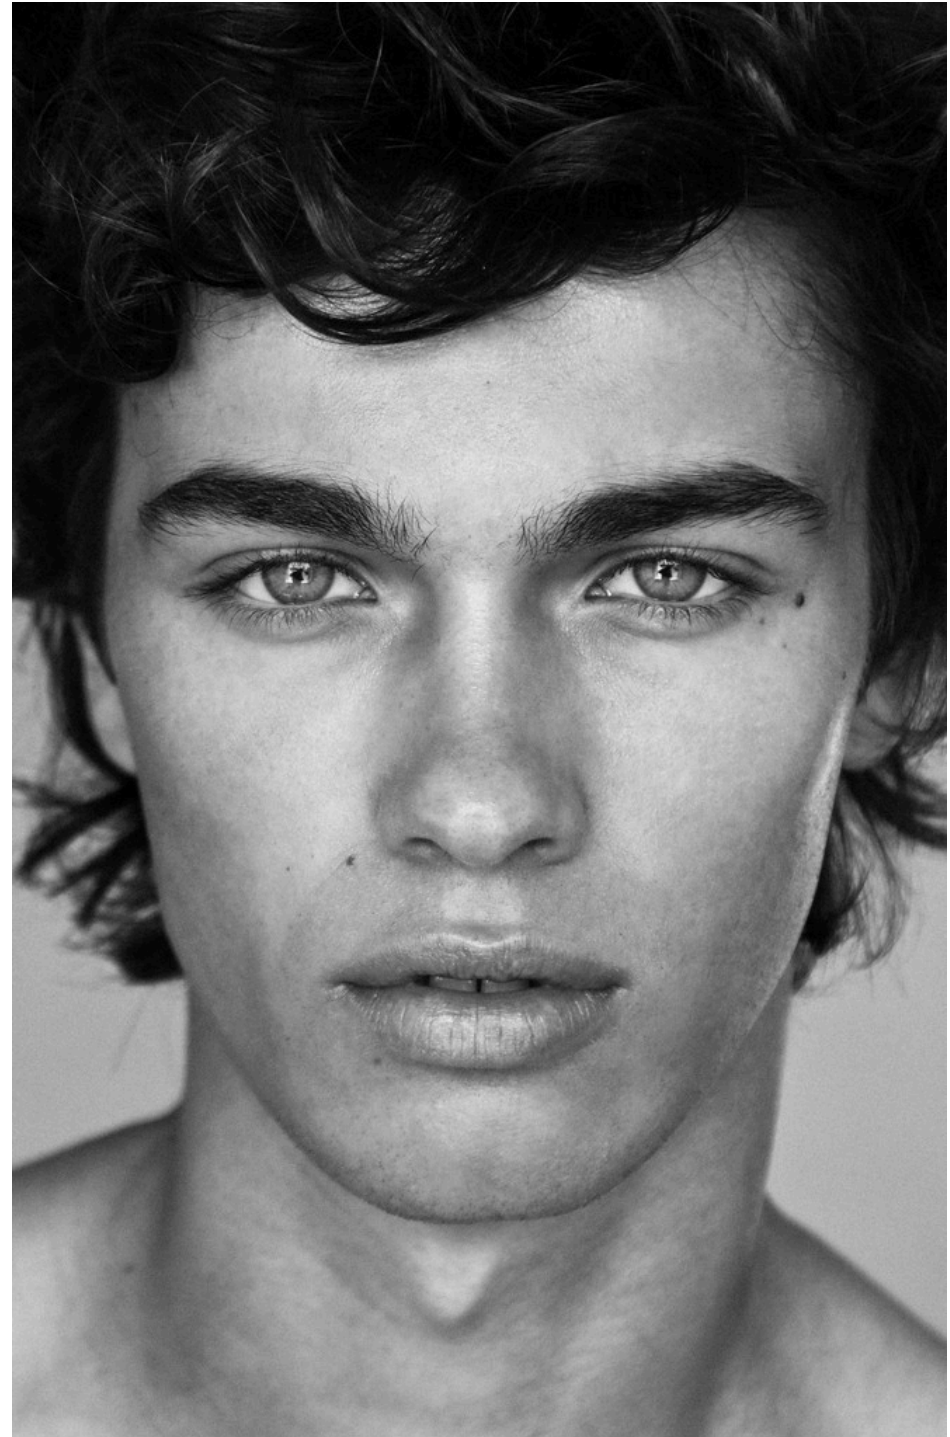

Maximo Lacunza

ESTATURA
185cm/6'1"

TORAX
91cm/35.8"

CINTURA
73cm/28.7"

CADERA
92cm/36.2"

ZAPATOS
43 EUR

CONTACT

emi@look1models.com
+33 6 30 43 36 23